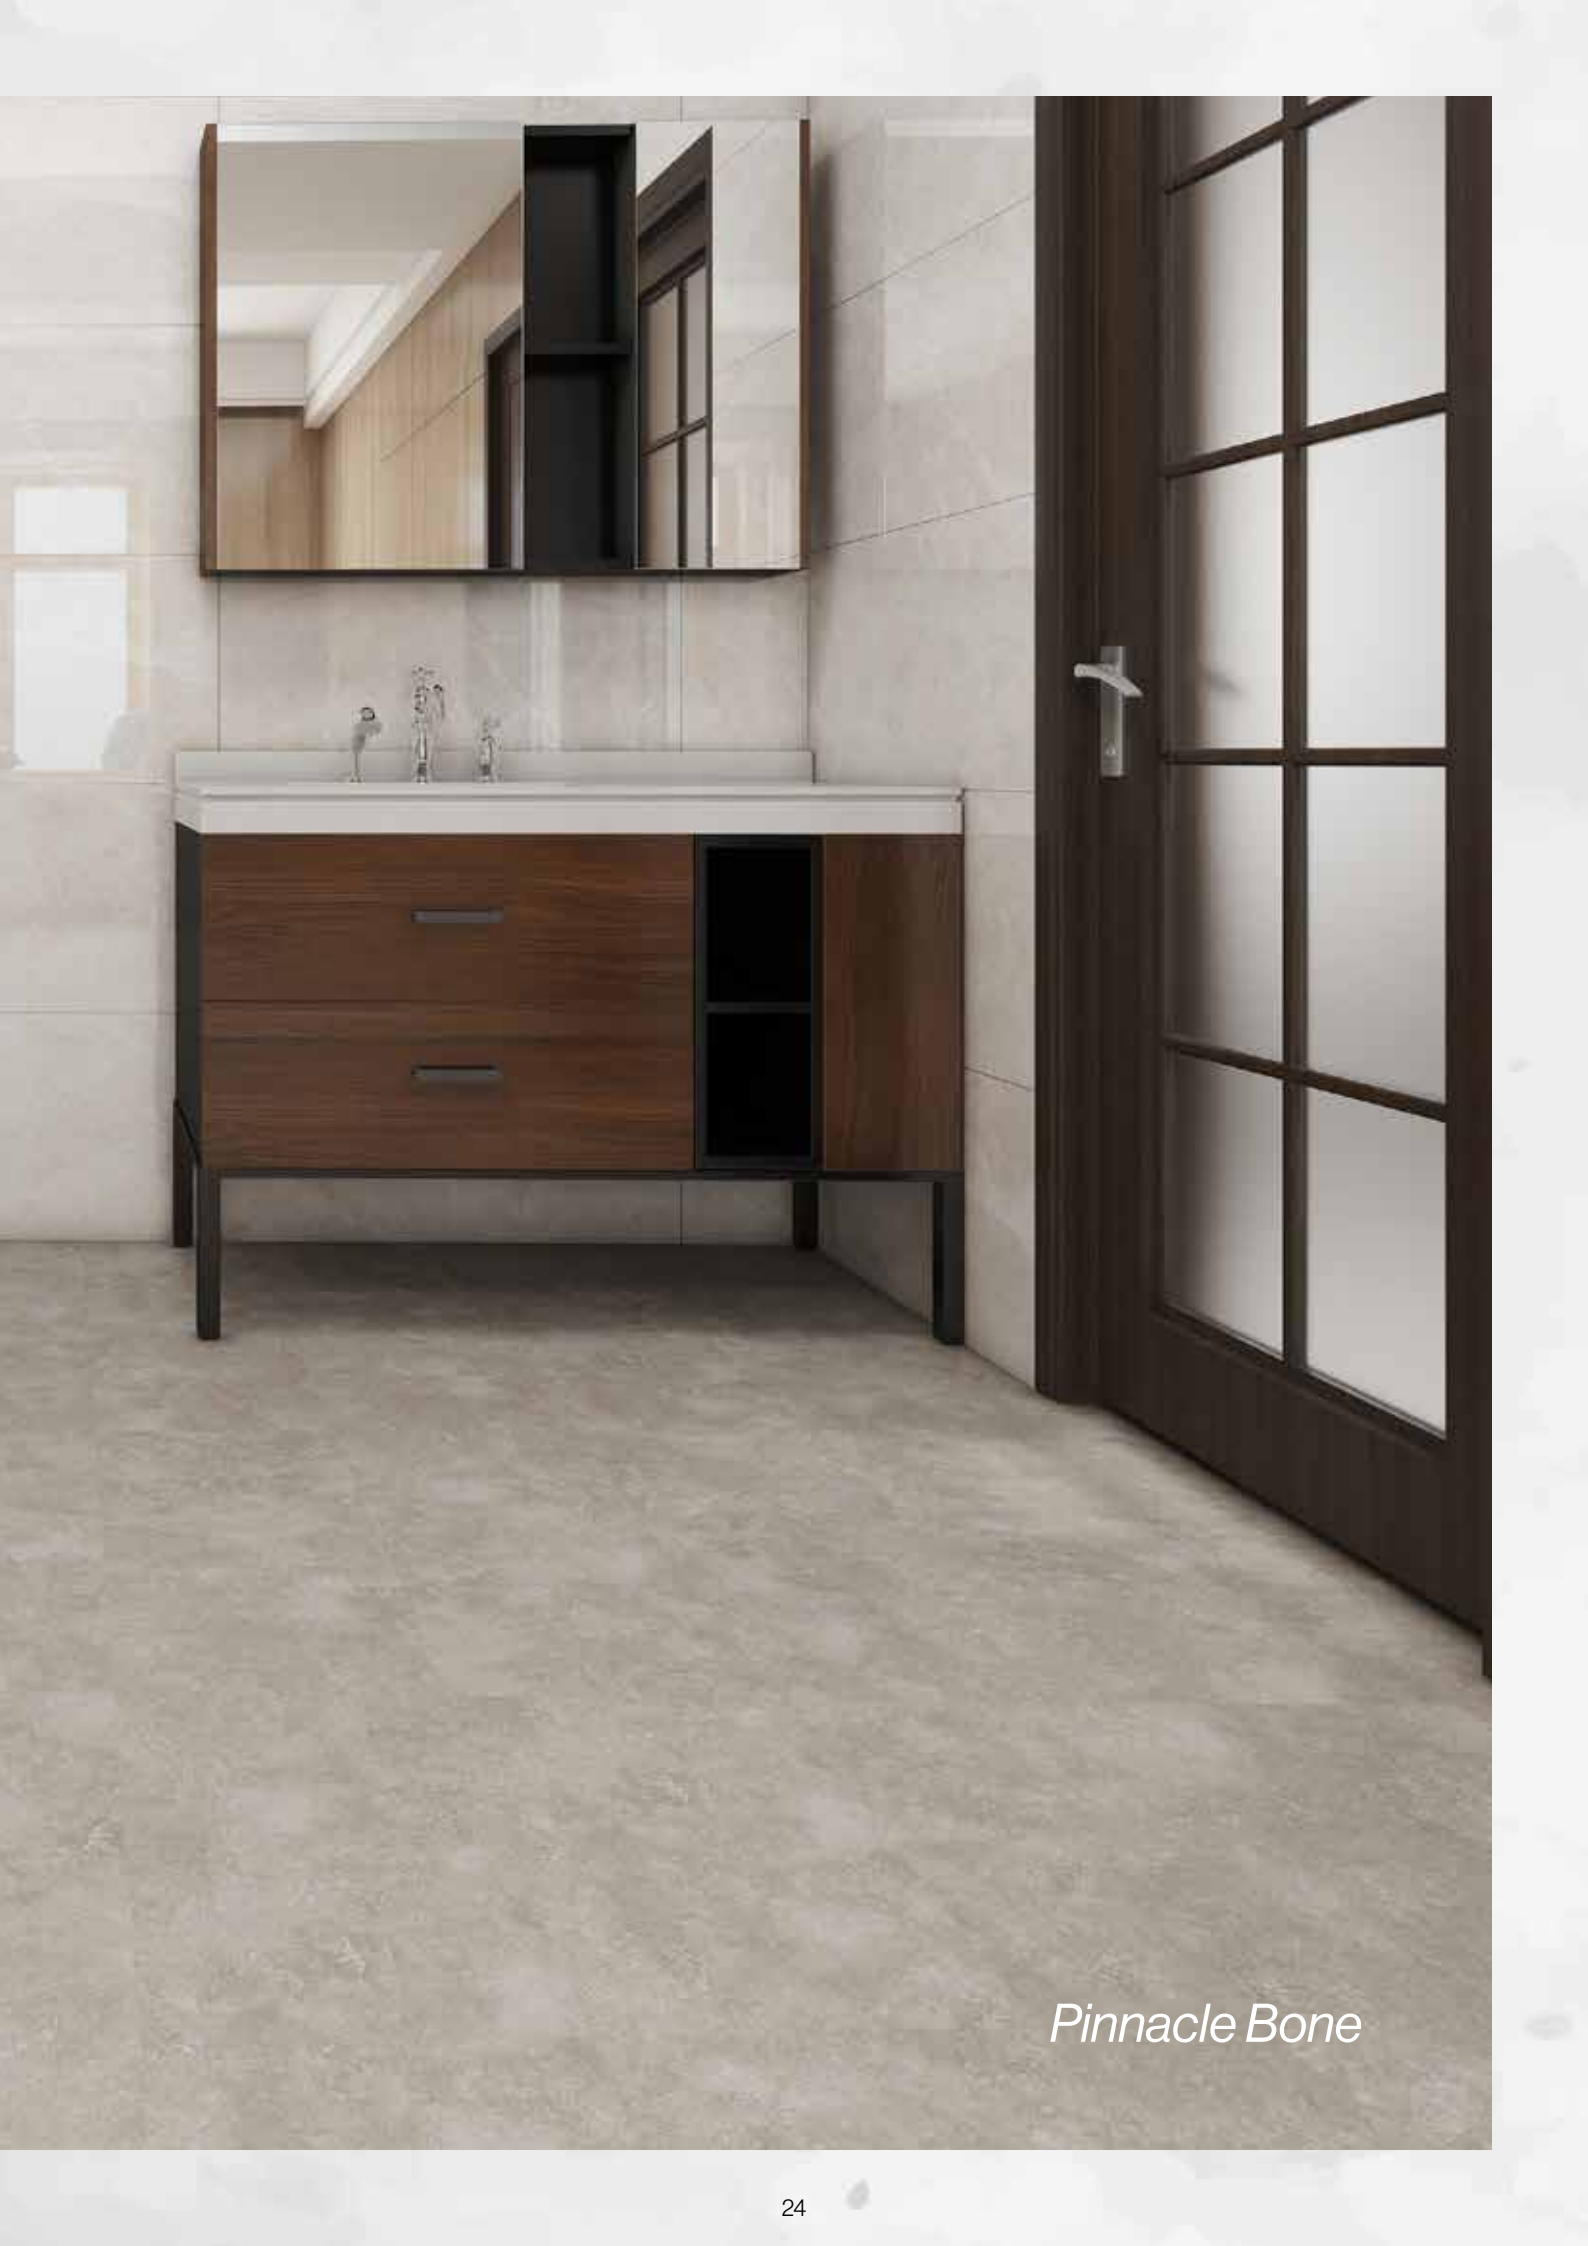

Pinnacle Bone