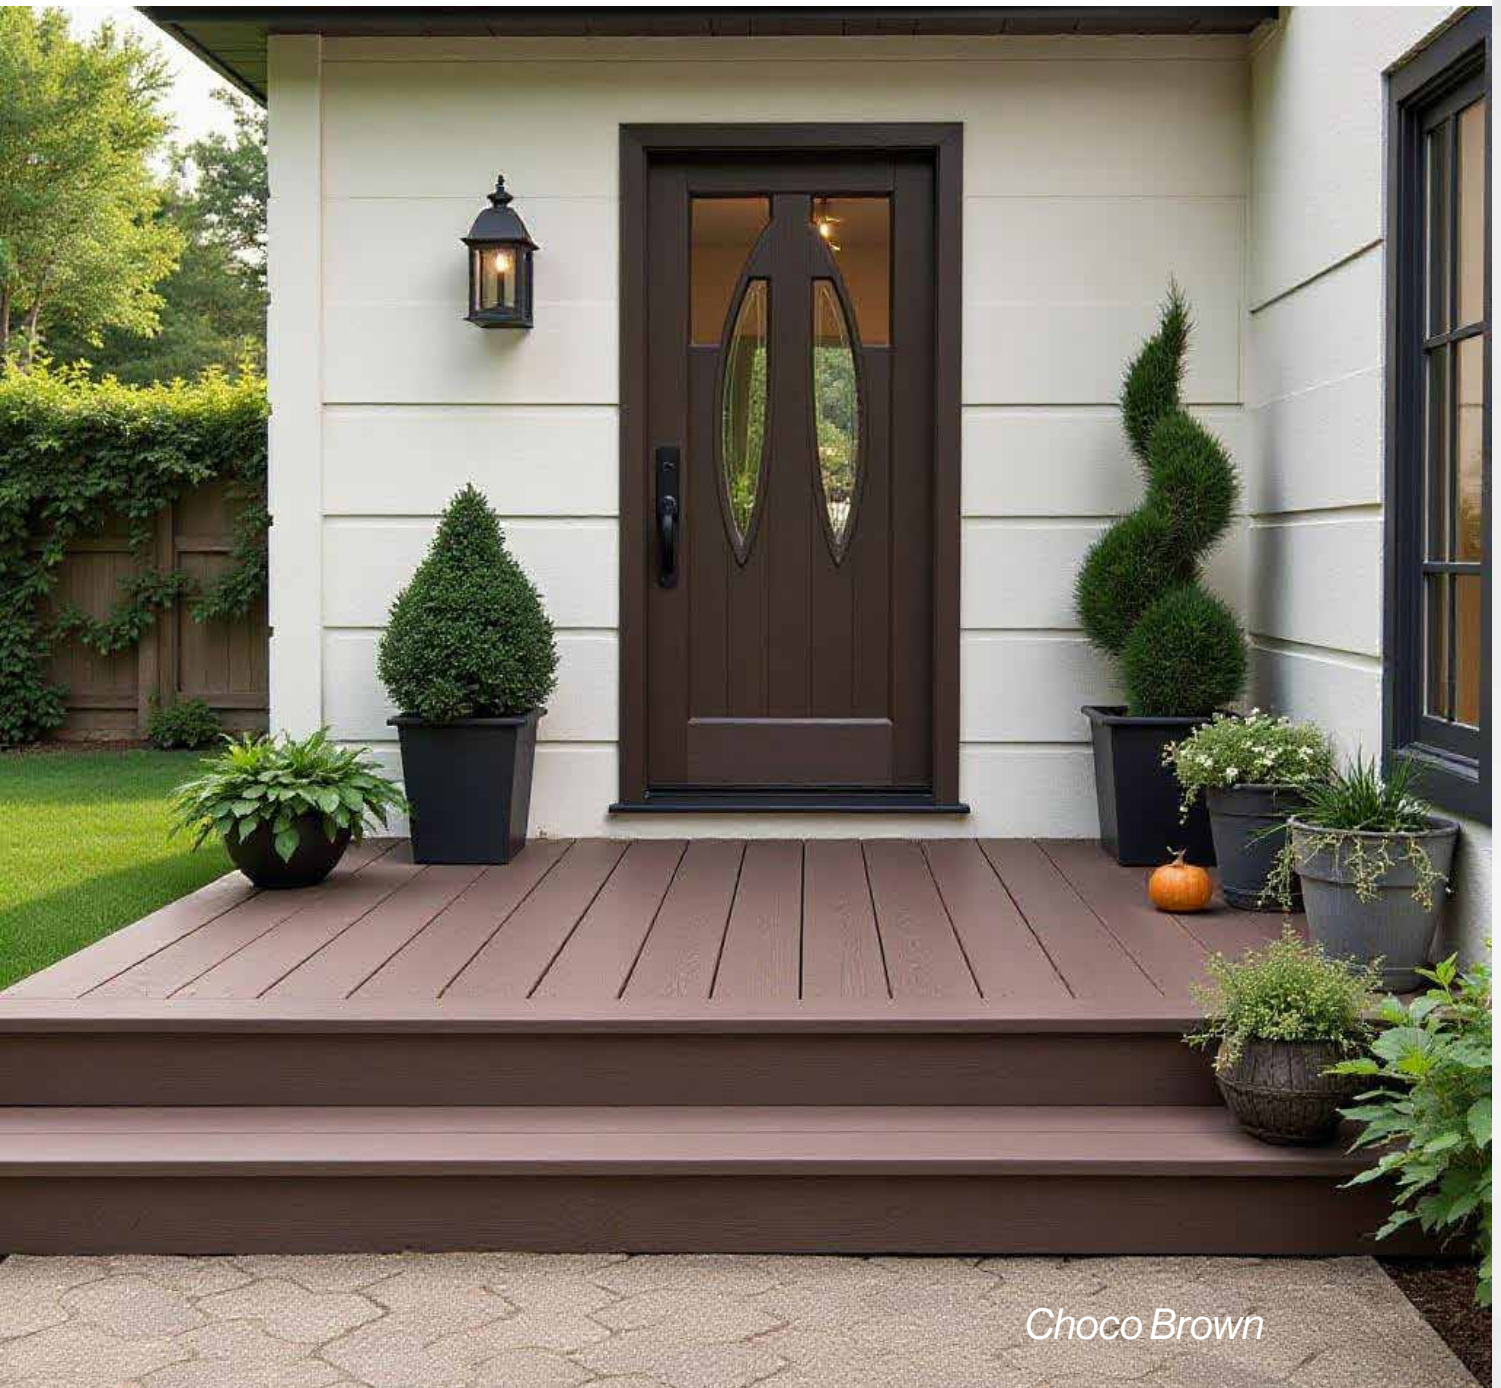

Choco Brown

Outdoor Cladding

Available in two sizes

Charcoal

L5000xW156xT21mm

OUTC5000CH

L3600xW156xT21mm

OUTC3600CH