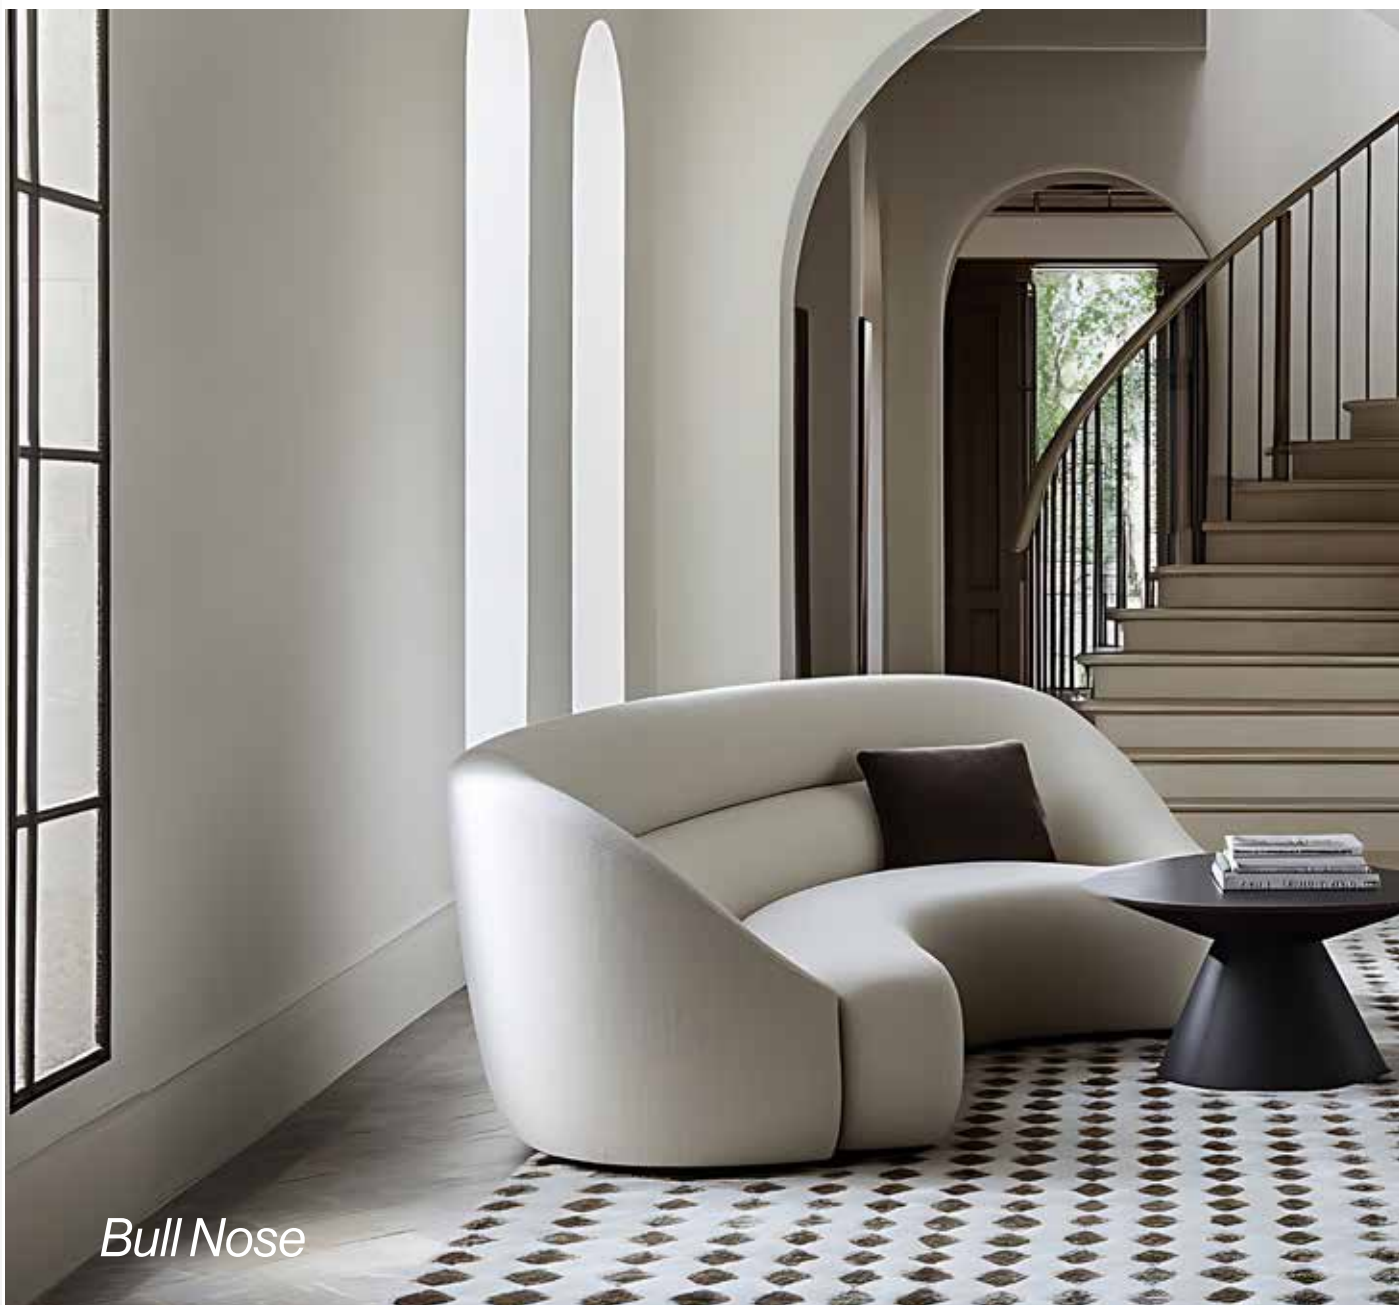

PS Skirting

Available in multiple sizes

Bull Nose

L4200 x W100 x T15mm - 10pcs/ctn   PSSKBN100
L4200 x W75 x T15mm - 12pcs/ctn   PSSKBN75

Torus

L4200 x W125 x T15mm - 8pcs/ctn   PSSKTA125
L4200 x W100 x T15mm - 10pcs/ctn   PSSKTA100
L4200 x W75 x T15mm - 12pcs/ctn   PSSKTA75

Bull Nose